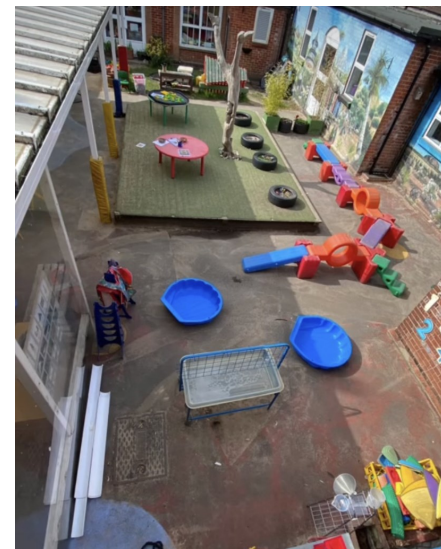

Mrs Loveday enjoys
watching her boys
play football and her
favourite colour is
purple.

I come into school through this door.

This is my classroom.
We have lots of lovely areas including a role-play area, water area, book corner and a help yourself drinks station.

This is my outdoor classroom.
We have a mud kitchen, sand pit and even some bikes.

I have my own peg to hang my coat and P.E kit.

These are my toilets.